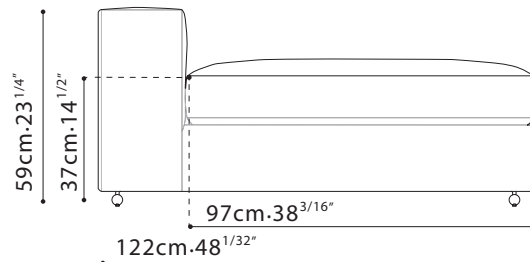

FREETOWN / FRAME: Solid Birch, covered w/fabric lined polyurethane foam. SEAT: Cross-woven elastic webbing supporting seat cushions consisting of high-resilient polyurethane foam wrapped in feather down & polyester fiber. CUSHIONS: Back cushions filled w/channeled feather down w/high-resilient Polyurethane foam core. C8107004 filled w/ feathered down. FEET: Metallic painted tubular steel base w/plastic glides. UPHOLSTERY OPTIONS: Fabric (removable) or Leather (non-removable) . FEATURES: Optional oak veneered bookcase arms in Grey Oak finish. Sofa Connectors are Included.