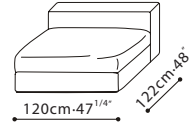

FABRIC VERSION

C0107004

C0107003

C0107013

C0107005

C0107006

C0107002

C0107001

C0107012

C0107014

C0107007

C0107008

C0707009

C0707010

C8107001

C8107002

C8107003

C8107004

LEATHER VERSION

C0107004

C0107003

C0107013

C0107005

C0107006

C0107002

C0107001

C0107012

C0107014

C0107007

C0107008

C8107001

C8107002

C8107003

C8107004

(dotted lines illustrate positioning of stitched seams on leather versions of this sofa)