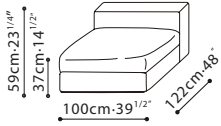

C0107002

C0107001