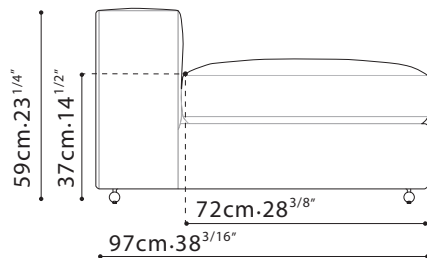

FREETOWN / FRAME: Solid Birch, covered w/fabric lined polyurethane foam. SEAT: Cross-woven elastic webbing supporting seat cushions consisting of high-resilient polyurethane foam wrapped in feather down & polyester fiber. CUSHIONS: Back cushions filled w/channeled feather down w/high-resilient Polyurethane foam core. C8107004 filled w/ feathered down. FEET: Metallic painted tubular steel base w/plastic glides. UPHOLSTERY OPTIONS: Fabric (removable) or Leather (non-removable) . FEATURES: Optional oak veneered bookcase arms in Grey Oak finish. Sofa Connectors are Included.