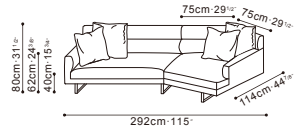

SAMPLE CONFIGURATIONS

C01B0104 + C01B0115