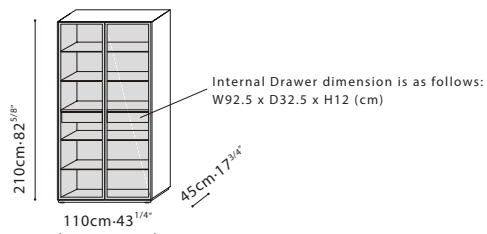

**CONTENT / LEGS:** Adjustable Black Plastic (ABS) hidden legs. **HARDWARE:** Door hinges come with dampers. Full extension push-pull drawer runners. **CONTENT C0400106 only:** Comes with a drawer that measures approximately 100cm Wide x 37cm Deep from the exterior, while interior dimensions are 92.5cm Wide and 32.5cm Deep x 12cm High. Internal LED lighting is included. Control is via plugging/unplugging of the cord, (or connecting to a wall plug with a switch control). US converter and adaptor is required and not included. Plug Length is 2M.

C0400106

Thermal Pine Melamine +  
Glass Shelves +  
Clear Tempered Glass Door

CF400106

Thermal Pine Melamine +  
Glass Shelves

\*Internal LED lighting is included. Control is via plugging/unplugging of the cord, (or connecting to a wall plug with a switch control). US converter and adaptor is required and not included. Plug Length is 2M.