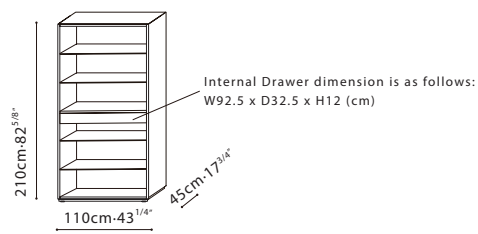

**CONTENT / LEGS:** Adjustable Black Plastic (ABS) hidden legs. **HARDWARE:** Door hinges come with dampers. Full extension push-pull drawer runners. **CONTENT C0400106 only:** Comes with a drawer that measures approximately 100cm Wide x 37cm Deep from the exterior, while interior dimensions are 92.5cm Wide and 32.5cm Deep x 12cm High. Internal LED lighting is included. Control is via plugging/unplugging of the cord, (or connecting to a wall plug with a switch control). US converter and adaptor is required and not included. Plug Length is 2M.

C0400106

Thermal Pine Melamine +  
Glass Shelves +  
Clear Tempered Glass Door

CF400106

Thermal Pine Melamine +  
Glass Shelves

\*Internal LED lighting is included. Control is via plugging/unplugging of the cord, (or connecting to a wall plug with a switch control). US converter and adaptor is required and not included. Plug Length is 2M.